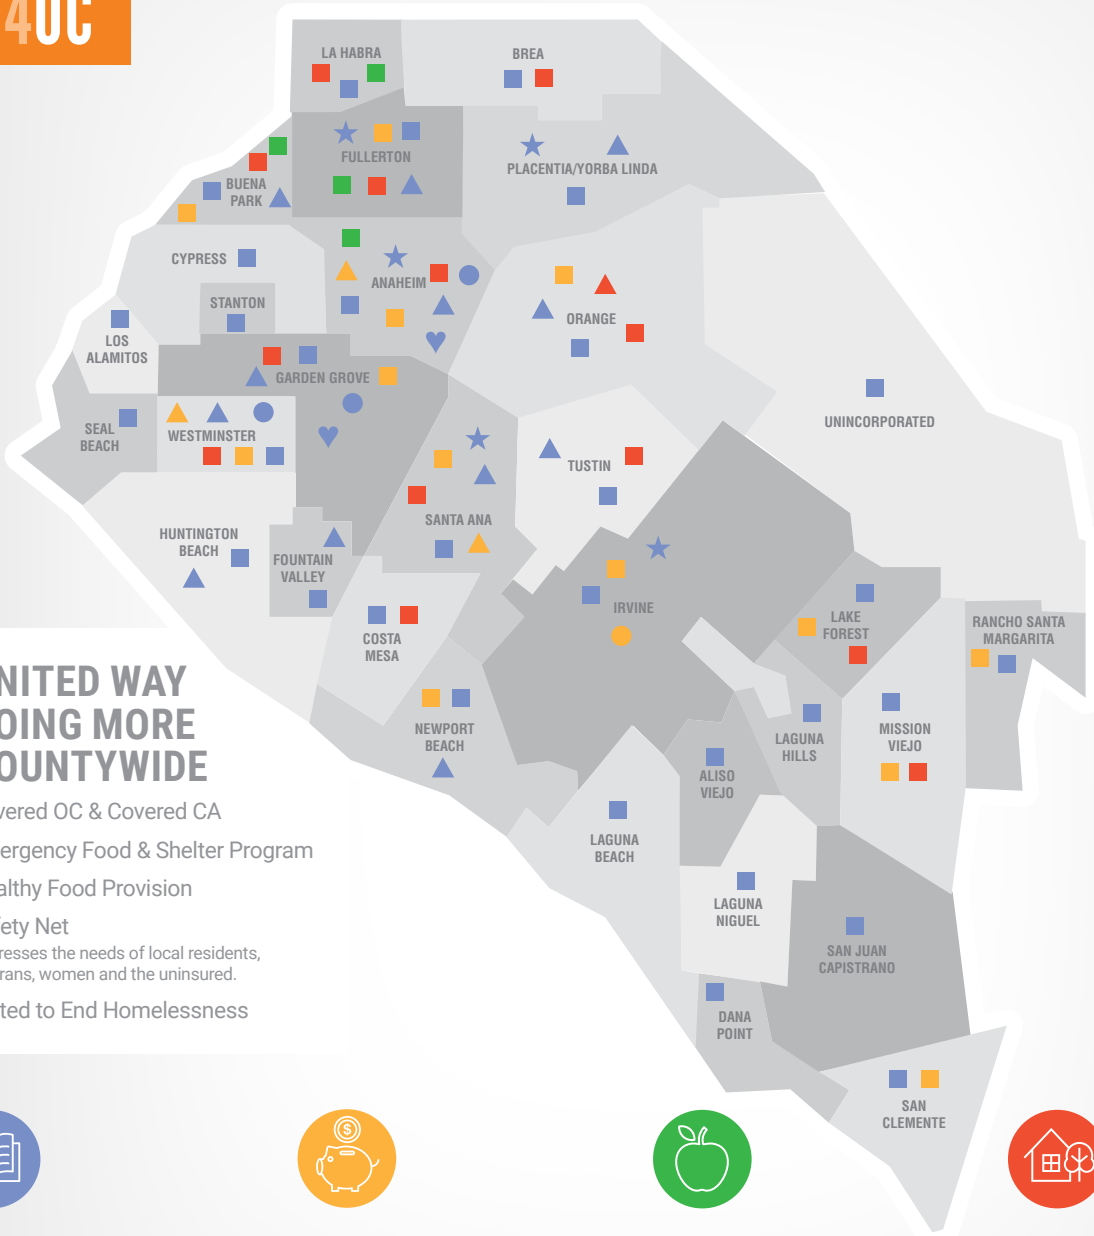

# UNITED WAY IMPACTING ORANGE COUNTY

UNITED4OC

## UNITED WAY DOING MORE COUNTYWIDE

- Covered OC & Covered CA
- Emergency Food & Shelter Program
- Healthy Food Provision
- Safety Net
- Addresses the needs of local residents, veterans, women and the uninsured.
- United to End Homelessness

### EDUCATION

- OC Reads K-3/Read Aloud 15 (248+ sites)
- ▲ Destination Graduation
- College and Career Readiness
- ★ STEM
- ♥ Student Leadership Development and Arts